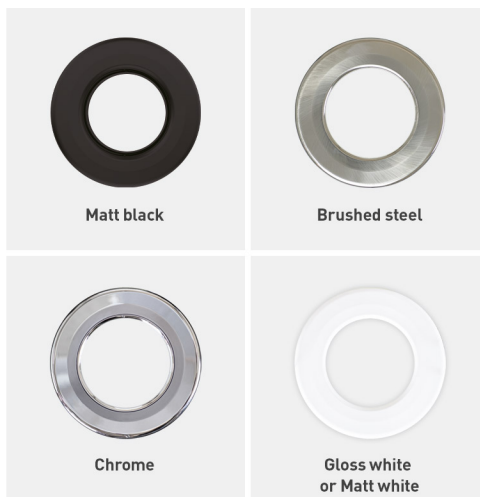

DOWNLIGHTS SPECIFICATION SHEET